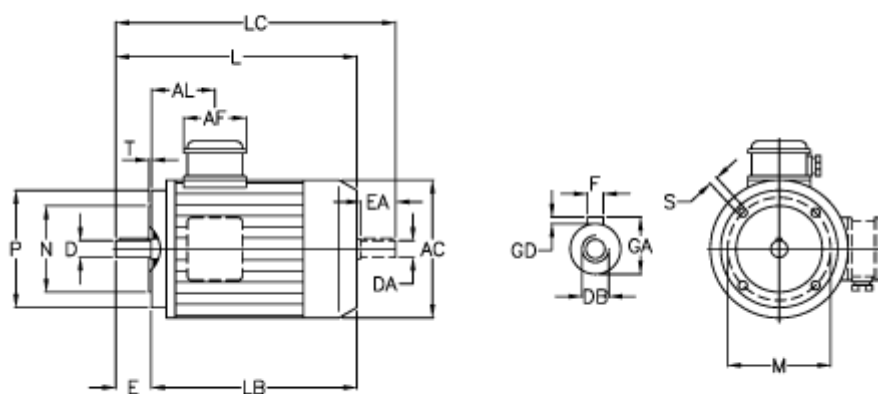

Article number: 252300300415

Description: ICME IE3 Tree-phase motor TPE100LB4-4 3.0KW
1400 rpm 230-400V 50HZ IP55 B14

Measures

A/F = 84	F = 8	P = 160
AC = 195	GA = 31	S = M8
AL = 96	GD = 8	T = 3.5
D = 28	L = 366	
DA = 28	LB = 306	
DB = M10	LC = 429	
E = 60	M = 130	
EA = 60	N = 110	